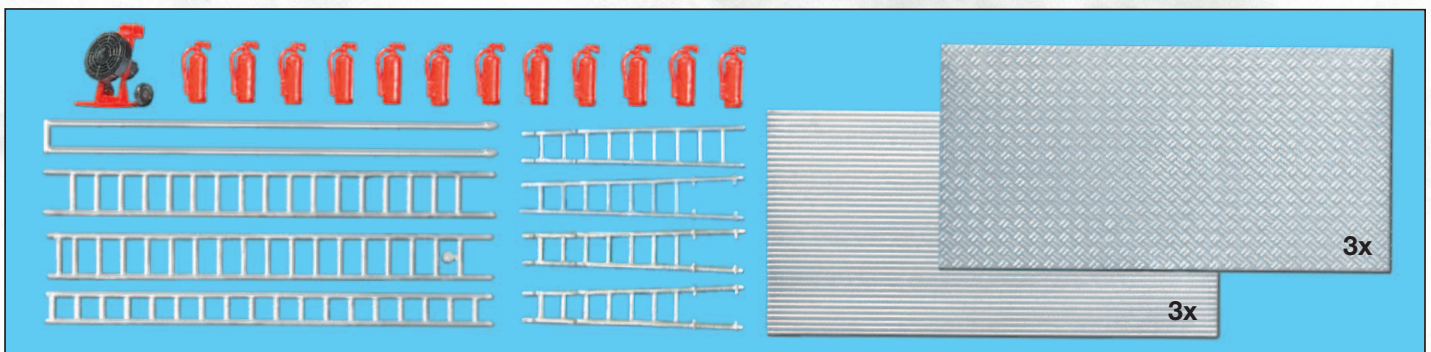

31026 Überdrucklüfter, Feuerlöscher, Leitern, Riffelblechplatten. Bausatz □ Positive pressure ventilation fan, fire extinguishers, ladders, checkered plates. Kit

Änderungen in Sortierung, Druck, Farb- und Formgebung vorbehalten □ Subject to alterations in assortment, printing, shape and colours