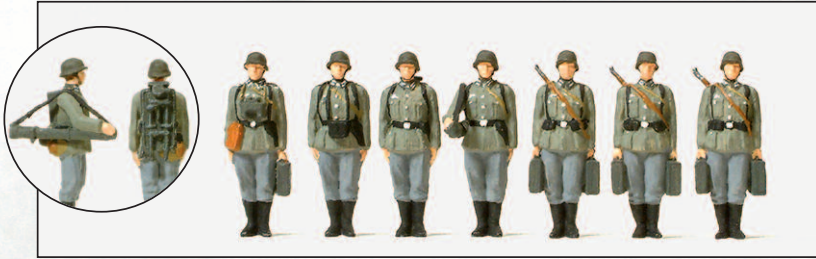

military 1:72.
Bausätze aus Kunststoff. Unbemalt.

military 1/72.
Kits made of plastic. Unpainted.

72536 Granatwerfertrupp angetreten. Deutsches Reich 1939-45. 7 unbemalte Miniaturfiguren. Zubehör. Bausatz. Figuren: Materialfarbe grau □ Infantry riflemen with mortar, lined up. The German Reich 1939-45. 7 unpainted miniature figures. Accessories. Kit. Figures: Material in grey colour