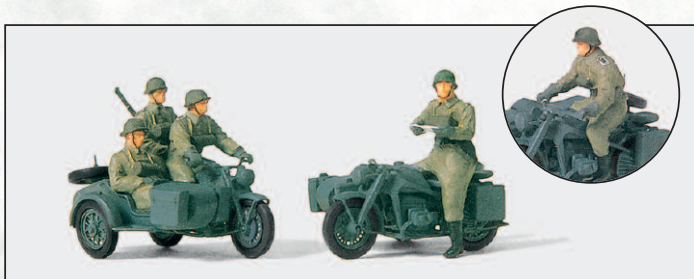

72538 Kradschützen aufgesessen. Motorrad Zündapp KS 750. Deut. Reich 1939-45. 5 unbemalte Miniaturfiguren. 2 Motorräder mit Beiwagen. Figuren: Materialfarbe grau □ Motorcycle crew, mounted. Motorcycle Zündapp KS 750. The German Reich 1939-45. 5 unpainted miniature figures. 2 motorcycles with sidecar. Figures: Material in grey colour