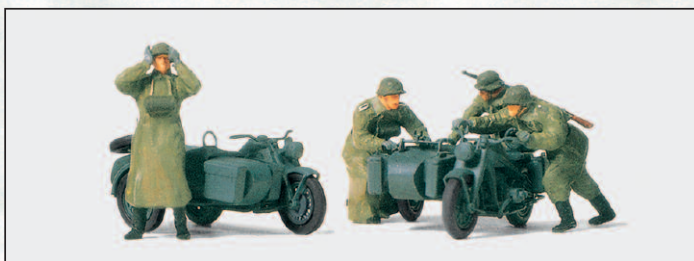

72539 Kradschützen schiebend. Motorrad Zündapp KS 750. Deutsches Reich 1939-45. 4 unbemalte Miniaturfiguren. 2 Motorräder mit Beiwagen. Figuren: Materialfarbe grau □ Motorcycle crew, pushing their motorcycle. Motorcycle Zündapp KS 750. The German Reich 1939-45. 4 unpainted miniature figures. 2 motorcycles with sidecar. Figures: Material in grey colour