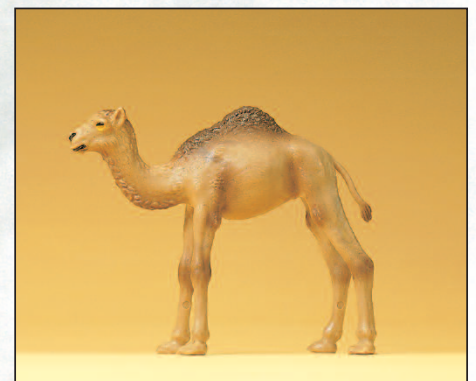

Elastolin

Wild animals. 1/25 scale. Made of plastic.
Carefully hand painted. Models shown in reduced size.

47516 Braunbär gehend □ Bear walking

47523 2 junge Eisbären □ 2 polar bear cubs

47529 Zebra □ Zebra

47518 2 junge Braunbären □ 2 bear cubs

47526 Wolf □ Wolf

47530 Zebrafohlen □ Zebra foal

47522 Eisbär aufrecht □ Polar bear upright

47527 Lama □ Llama

47531 Dromedar □ Dromedary

47528 Lama jung □ Young llama